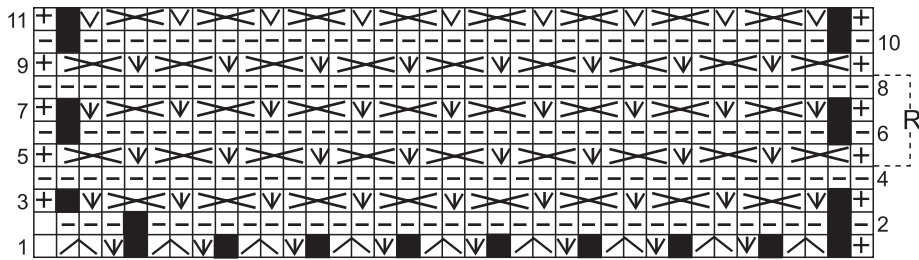

No. 12 ACCESSORIES
AUTUMN / WINTER

Correction Model 19

Graph A

- 1 purl st
- + Edge st